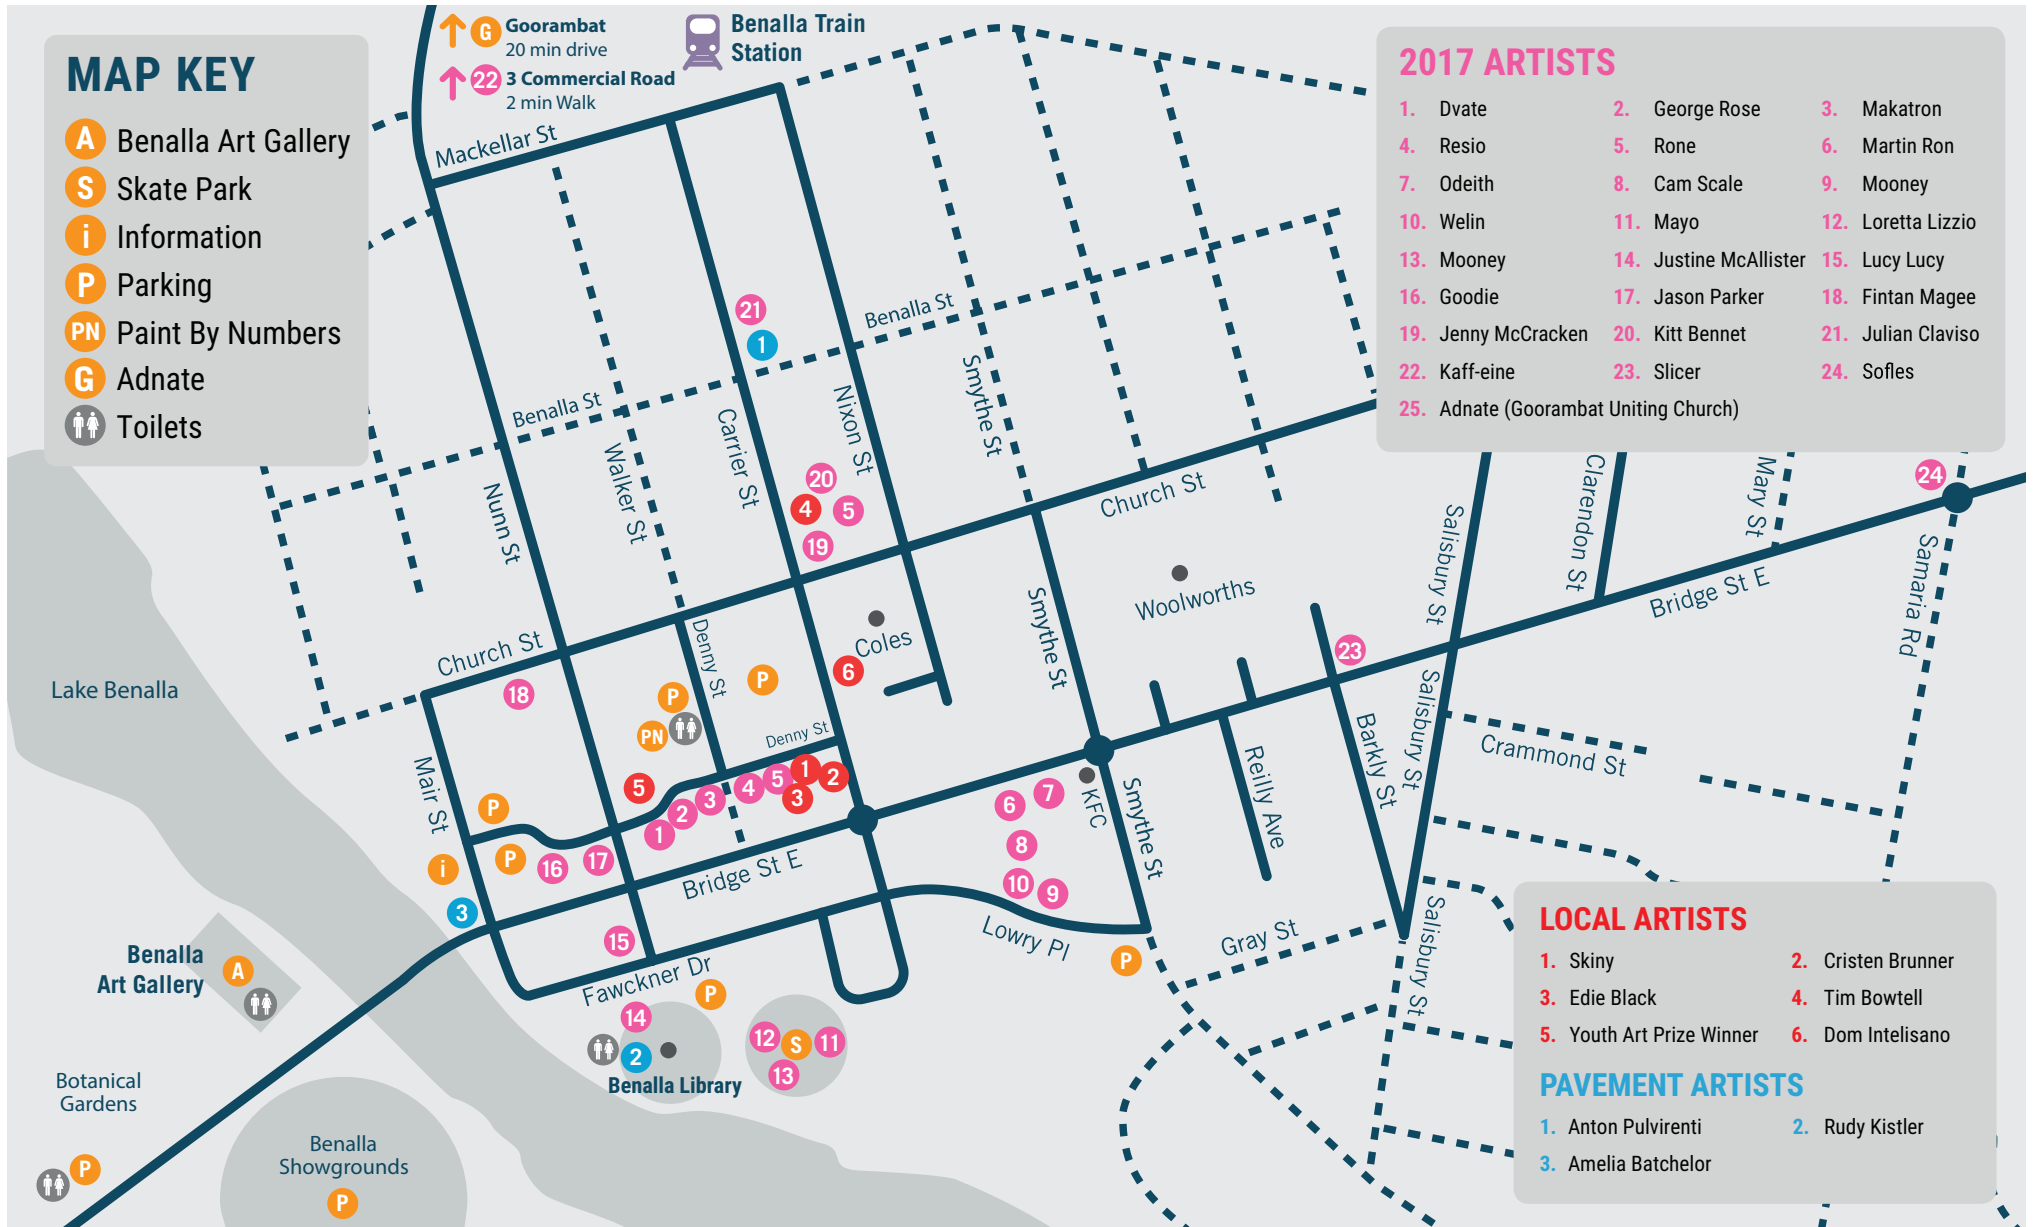

BENALLA

Street Art Map

2017

Wall To Wall Festival

MAP KEY

- A** Benalla Art Gallery
- S** Skate Park
- i** Information
- P** Parking
- PN** Paint By Numbers
- G** Adnate
- Toilets

2017 ARTISTS

- | | | |
|---------------------------------------|------------------------|--------------------|
| 1. Dvate | 2. George Rose | 3. Makatron |
| 4. Resio | 5. Rone | 6. Martin Ron |
| 7. Odeith | 8. Cam Scale | 9. Mooney |
| 10. Welin | 11. Mayo | 12. Loretta Lizzio |
| 13. Mooney | 14. Justine McAllister | 15. Lucy Lucy |
| 16. Goodie | 17. Jason Parker | 18. Fintan Magee |
| 19. Jenny McCracken | 20. Kitt Bennet | 21. Julian Claviso |
| 22. Kaff-eine | 23. Slicer | 24. Sofles |
| 25. Adnate (Goorambat Uniting Church) | | |

- | | |
|---------------------|-----------------|
| 1. Anton Pulvirenti | 2. Rudy Kistler |
| 3. Amelia Batchelor | |

@walltowallfestival

Walltowallfestival.com

CREATIVE VICTORIA

enjoybenalla.com.au

freeza
www.freeza.vic.gov.au

BENALLA Ensign

ELEMENT

TAUBMANS

BENALLA ART GALLERY

BENALLA

Street Art Map

2015/2016

Wall To Wall Festival

MAP KEY

- A** Benalla Art Gallery
- S** Skate Park
- i** Information
- P** Parking
- PN** Paint By Numbers
- G** Adnate
- Toilets

2016 ARTISTS

- | | | |
|--|-------------------------|---------------|
| 23. 23rd Key | 24. Adnate | 25. Kaff-eine |
| 26. Buttons | 27. Dvate | 28. Choq |
| 29. Maid | 30. Goodie | 31. Sirum |
| 32. Smug | 33. Phibs & George Rose | 34. Lucy Lucy |
| 35. Guido Van Helten (Winton Wetlands) | | |