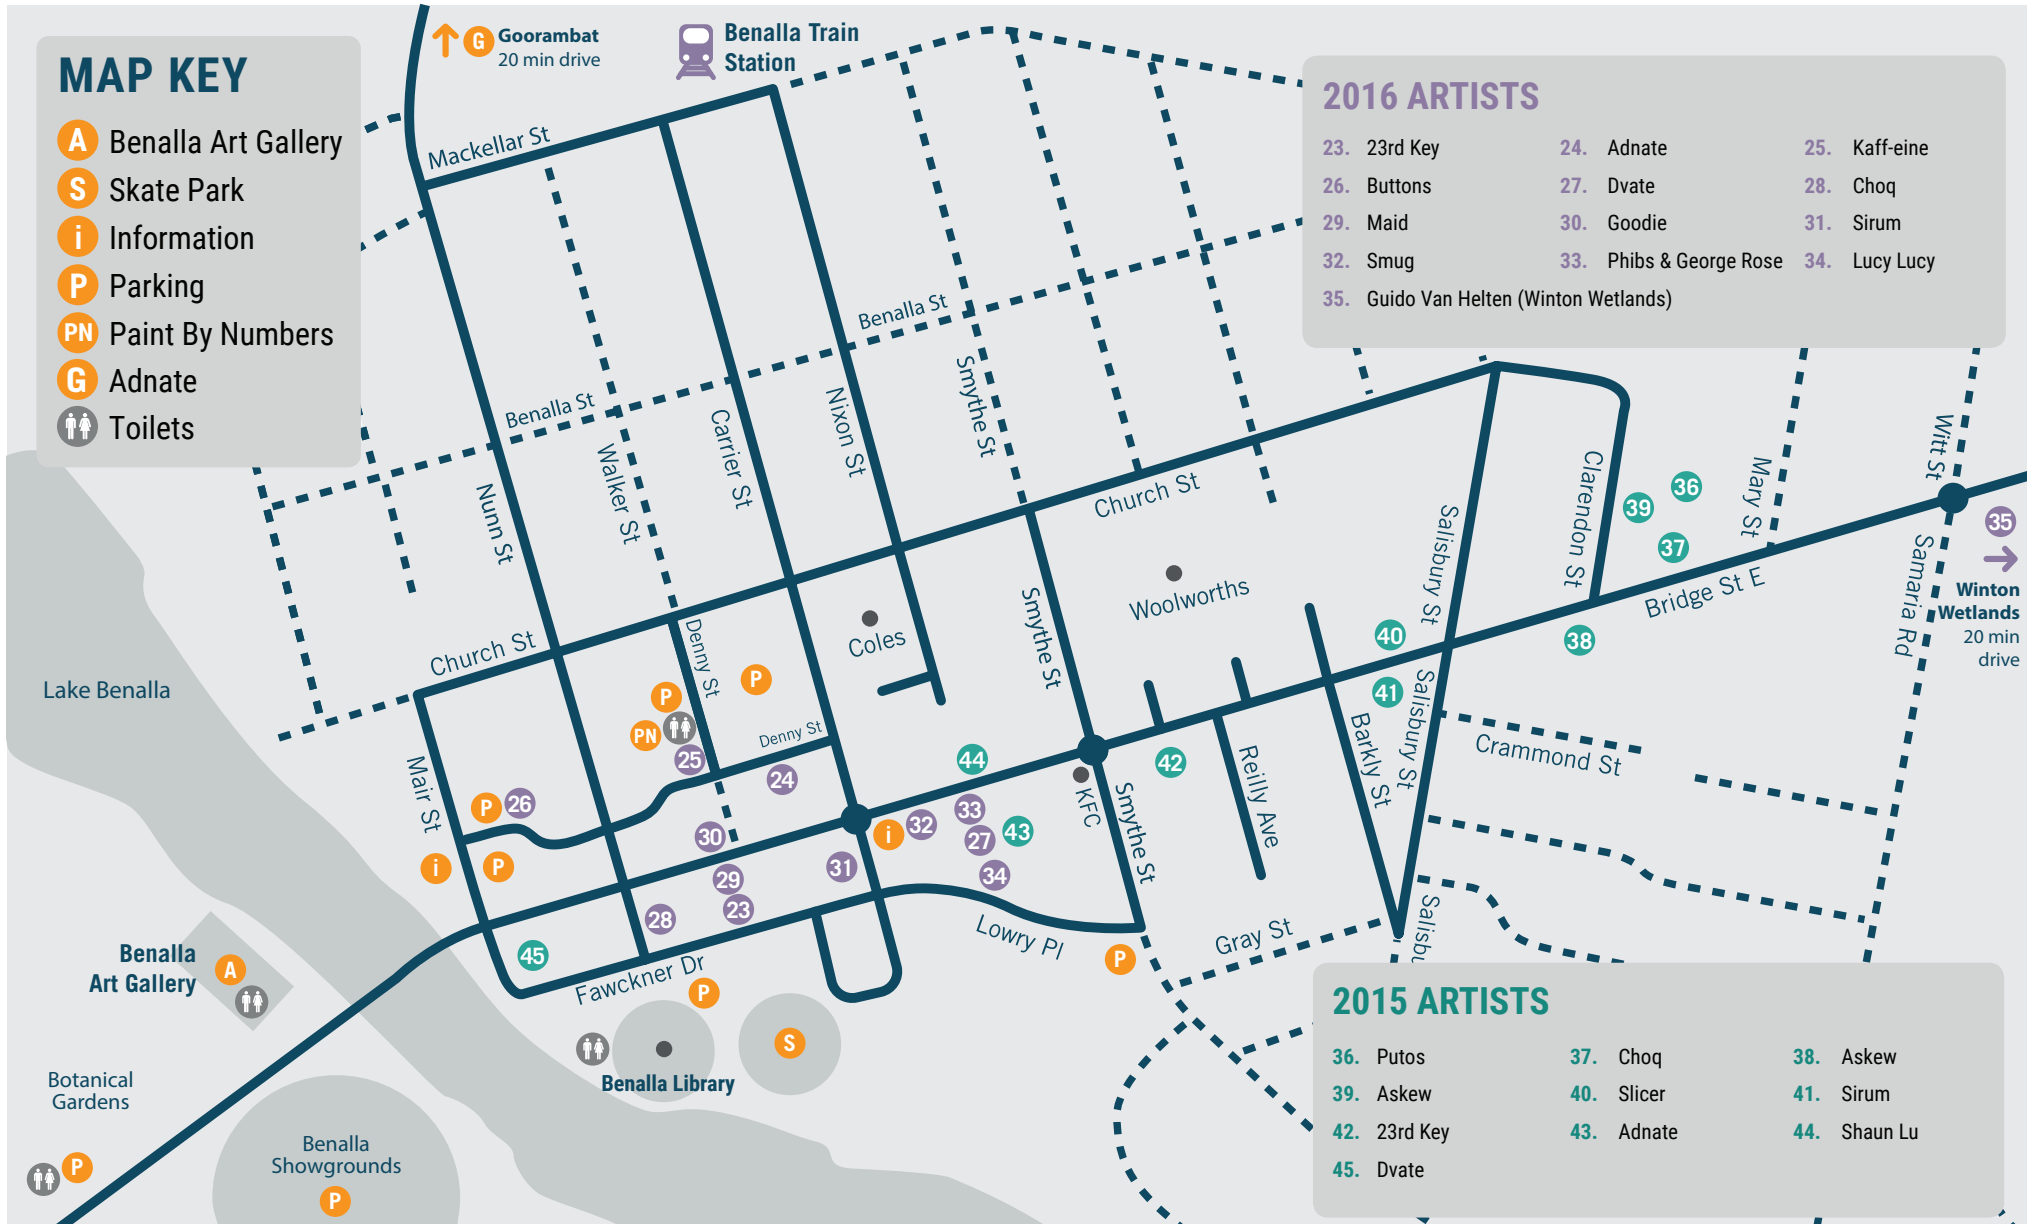

BENALLA

Street Art Map

2015/2016

Wall To Wall Festival

MAP KEY

- **A** Benalla Art Gallery
- **S** Skate Park
- **i** Information
- **P** Parking
- **PN** Paint By Numbers
- **G** Adnate
- Toilets

2016 ARTISTS

23. 23rd Key	24. Adnate	25. Kaff-eine
26. Buttons	27. Dvate	28. Choq
29. Maid	30. Goodie	31. Sirum
32. Smug	33. Phibs & George Rose	34. Lucy Lucy
35. Guido Van Helten (Winton Wetlands)		

2015 ARTISTS

36. Putos	37. Choq	38. Askew
39. Askew	40. Slicer	41. Sirum
42. 23rd Key	43. Adnate	44. Shaun Lu
45. Dvate		

@walltowallfestival

Walltowallfestival.com

CREATIVE VICTORIA

enjoybenalla.com.au

freeza
www.freeza.vic.gov.au

BENALLA Ensign

ELEMENT

TAUBMANS®

BENALLA ART GALLERY